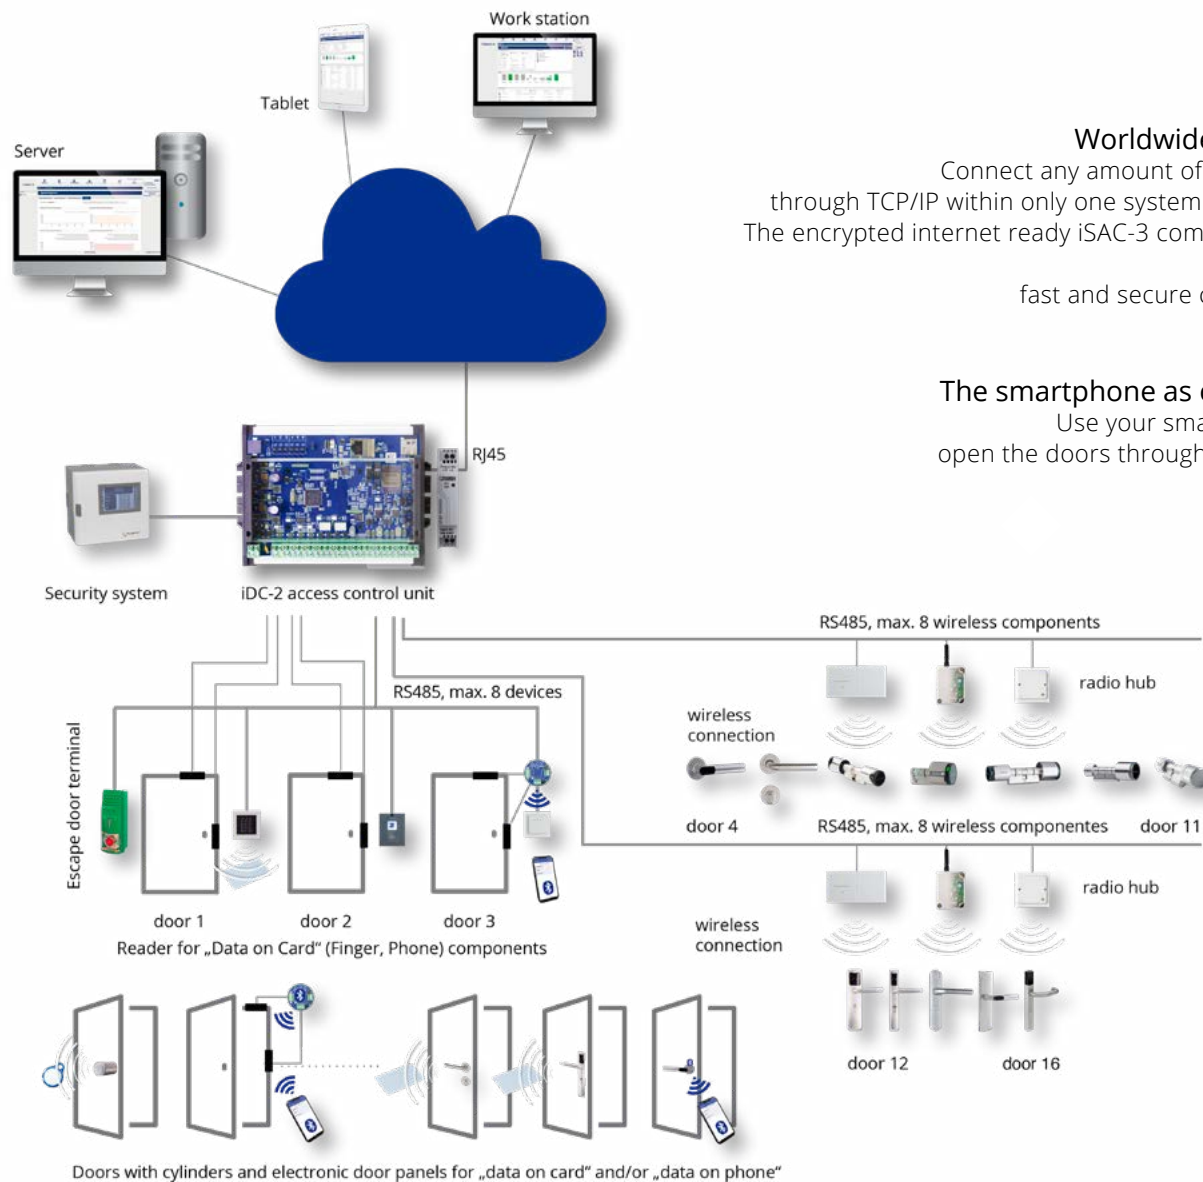

Select configuration.
Initialize micro SD card.
Go.

Remote Service

Plug SD card into PC.
Read diagnose file.
Go ahead.

Integration into any direction

Combine components, credentials and card technologies
in one system.

Intuitive & browser based

Install & deploy your access control system wherever you
want. iSAC-3 works on any server as well as in the cloud.

Integrated encoding management

Deploy up to 16 different
credential formats in one system.

The allrounder

Full scalability and no new hardware components are
required. iSAC-3 is independant from the operating
system, web based, JAVA, cloud-ready,
analysis & control remotely possible.

Worldwide network
Connect any amount of controllers
through TCP/IP within only one system worldwide.
The encrypted internet ready iSAC-3 communication
enables a
fast and secure connection.